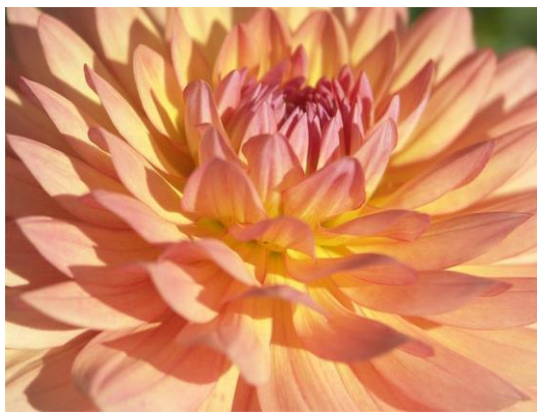

Medium

Gabrielle
Marie